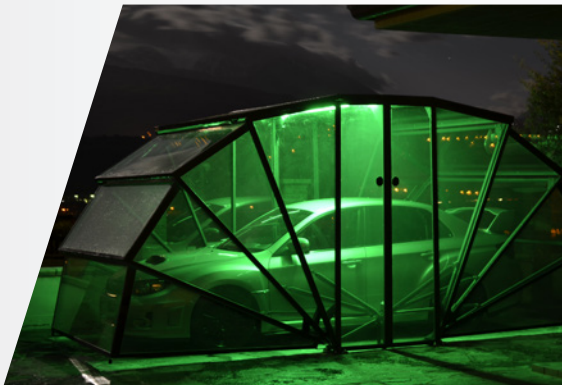

Does not store the heat, the openings between each fan allow air circulation.

The Gazebox is designed to resist extremely strong winds.

It slows down the aging of the car's plastic parts and paint caused by wind, acid rain, extreme cold/hot temperatures, UV rays.

Effectively protects your car from scratches, bumps, parts theft, hail, falling objects, etc., preventing from losses of money and time.

The Gazebox is designed to resist heavy snow loads.

Significant reductions of time to warm the vehicle in winter and to cool it down in summer, saving fuel, protecting against dirt thus reducing the need of washing the car frequently.

It provides the desired privacy for the owner of a vehicle on special occasions.

GAZEBOX is available in **PREMIUM | LUXURY | SOLAR** versions

Zinc plated iron structure and powder painting **micaceous colour**.

L GAZEBOX

Sample: Range Rover Classic

Choose the colour you prefer, **led lights** with adjustable colour and intensity.

Does the wind bother you? Adjust the sails.

Unlimited personalization with **wooden, carbon, aluminium, leather** look and **more**