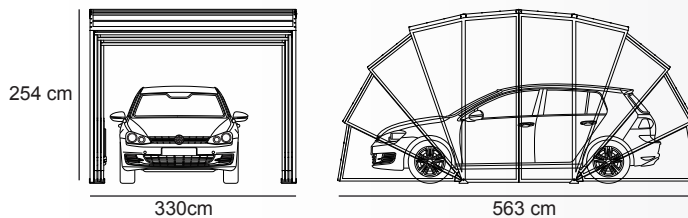

Lateral entry door. (available only for Gazebox® L size).

Additional remote control

\* (Solar Control version)

\*\* (Luxury version)

S GAZEBOX

Sample: Volkswagen Golf VII

M GAZEBOX

Sample: Audi A6 Avant