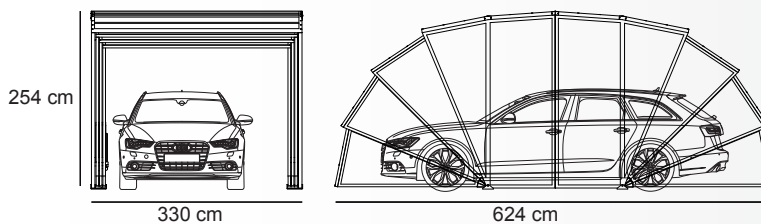

Lateral entry door. (available only for Gazebox® L size).

Additional remote control

\* (Solar Control version)

\*\* (Luxury version)

S GAZEBOX

Sample: Volkswagen Golf VII

M GAZEBOX

Sample: Audi A6 Avant