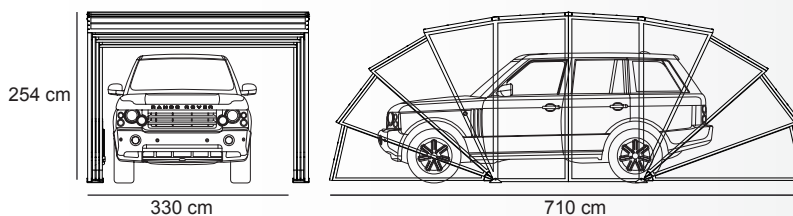

L GAZEBOX

Sample: Range Rover Classic